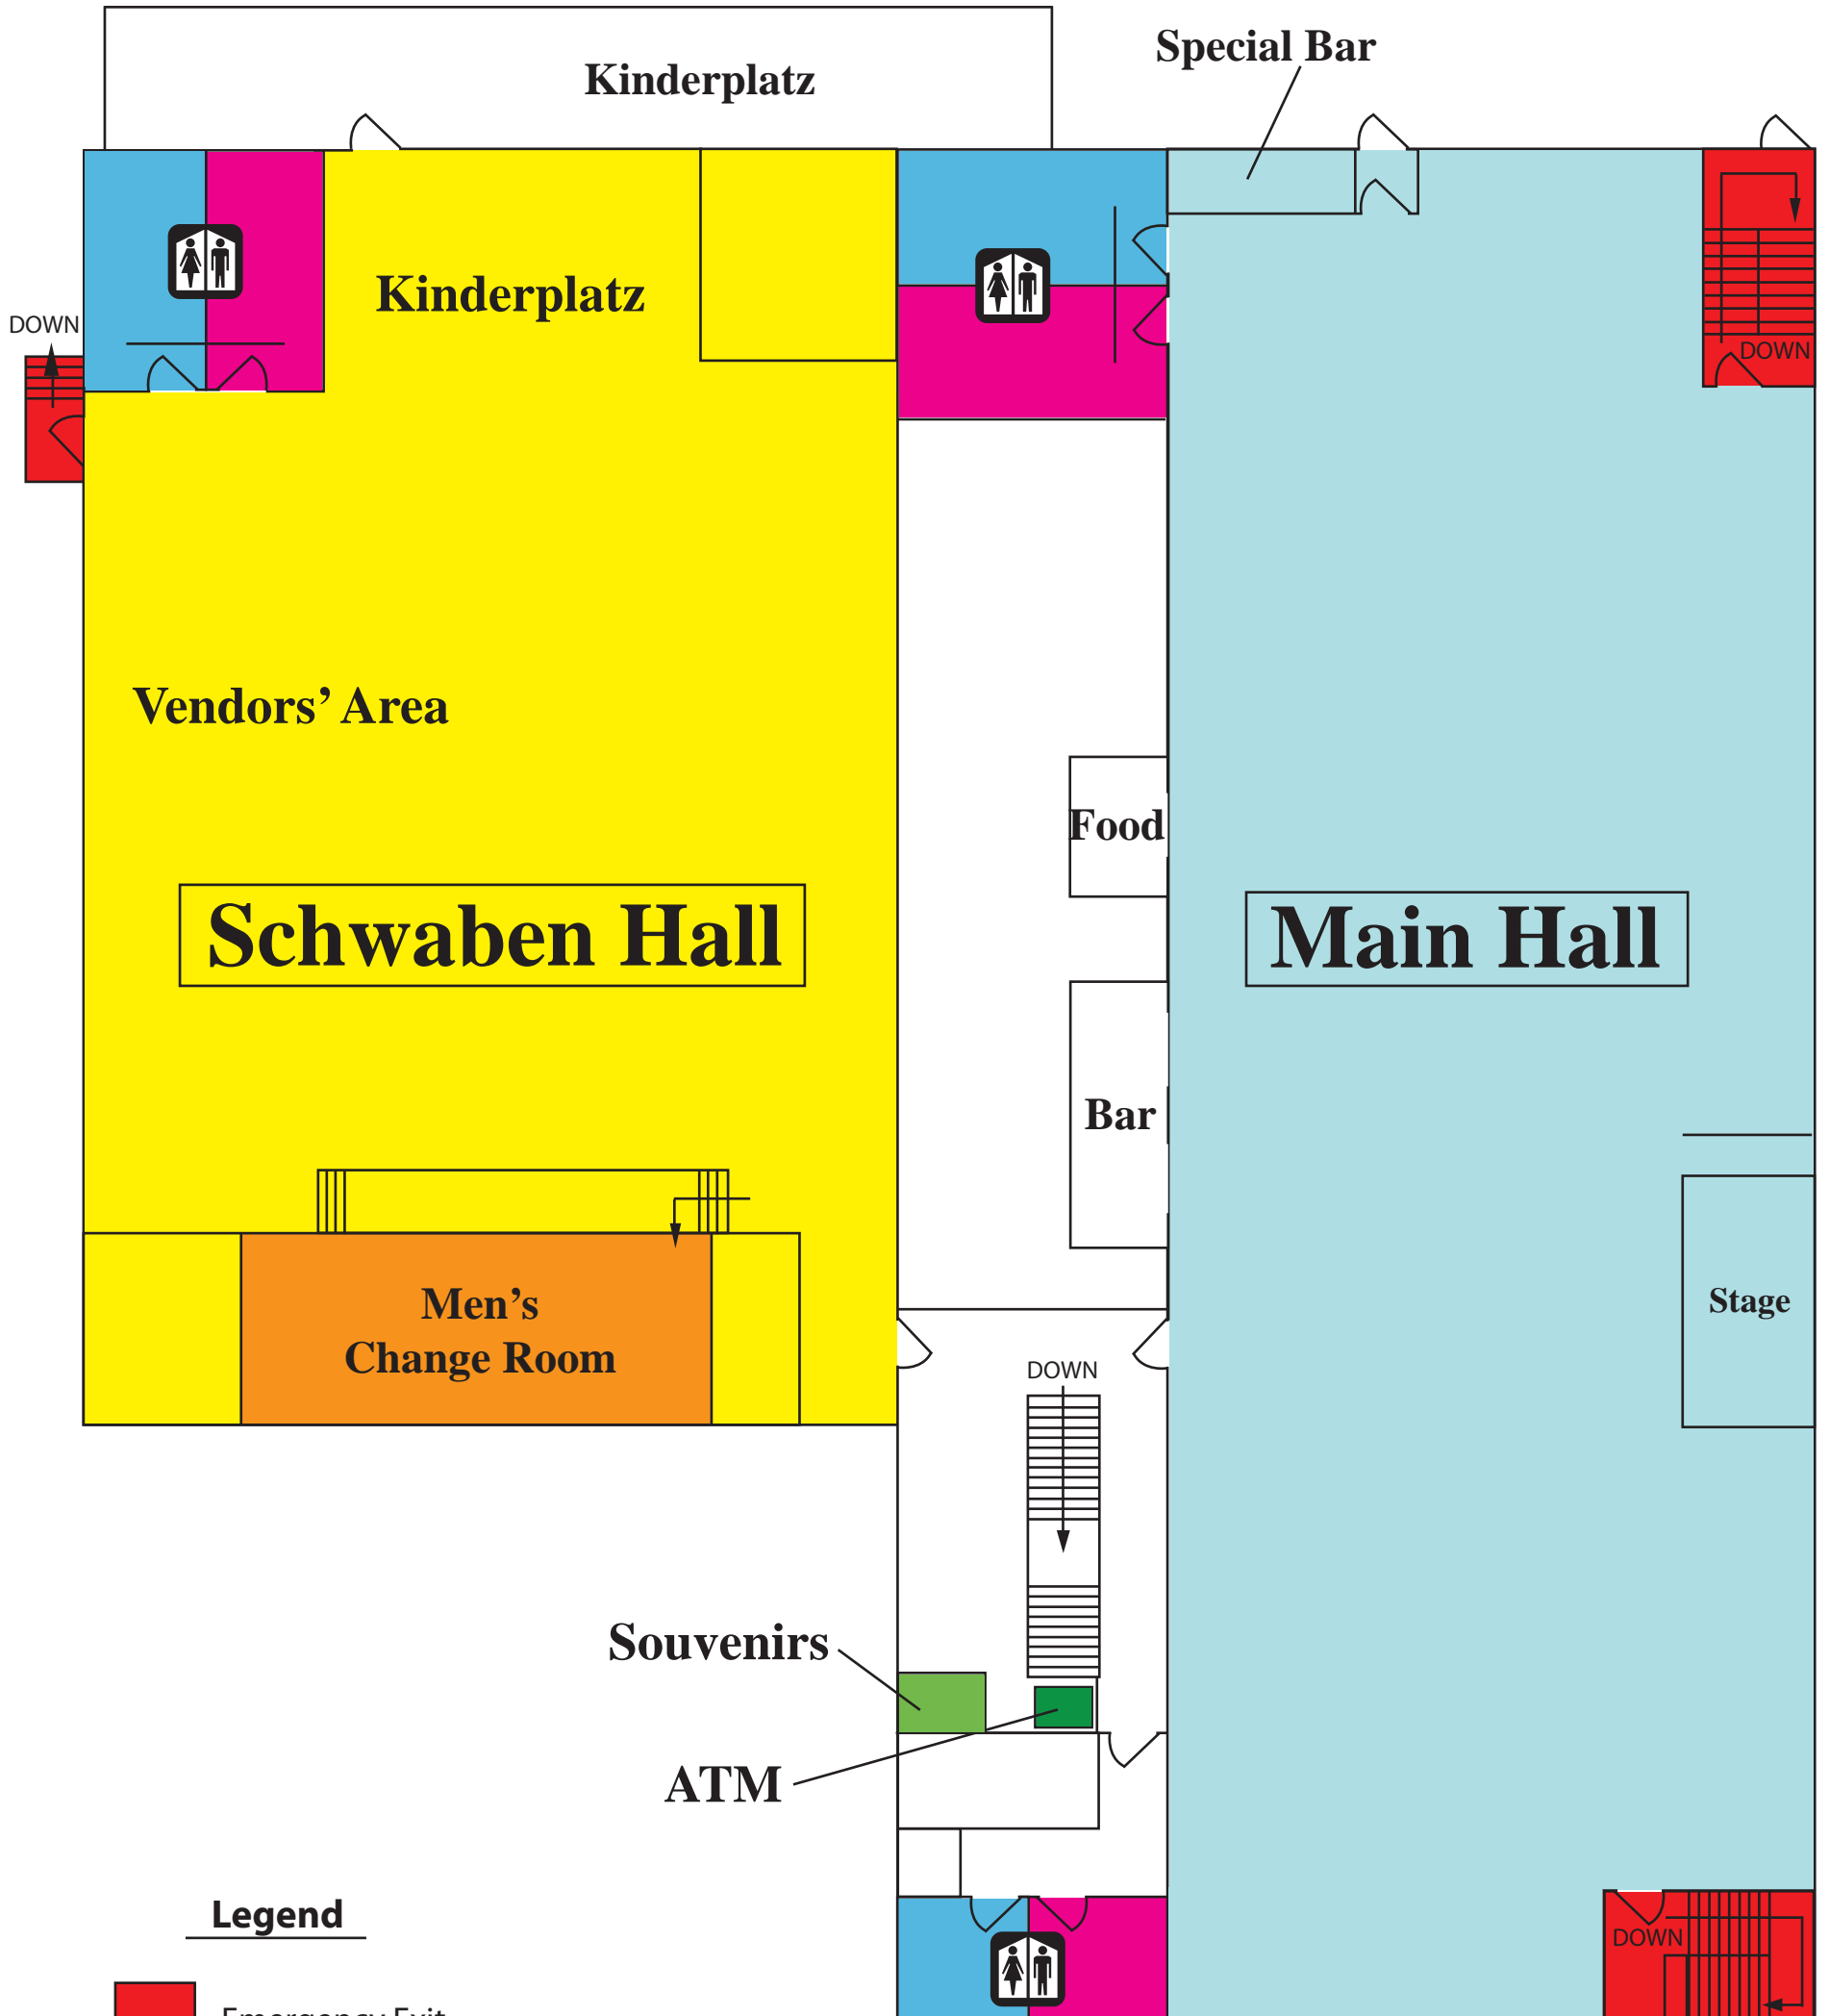

Schwaben Club

Upper Level

King Street

Legend

-  Emergency Exit
-  Men's Washrooms
-  Women's Washrooms

Weber Street