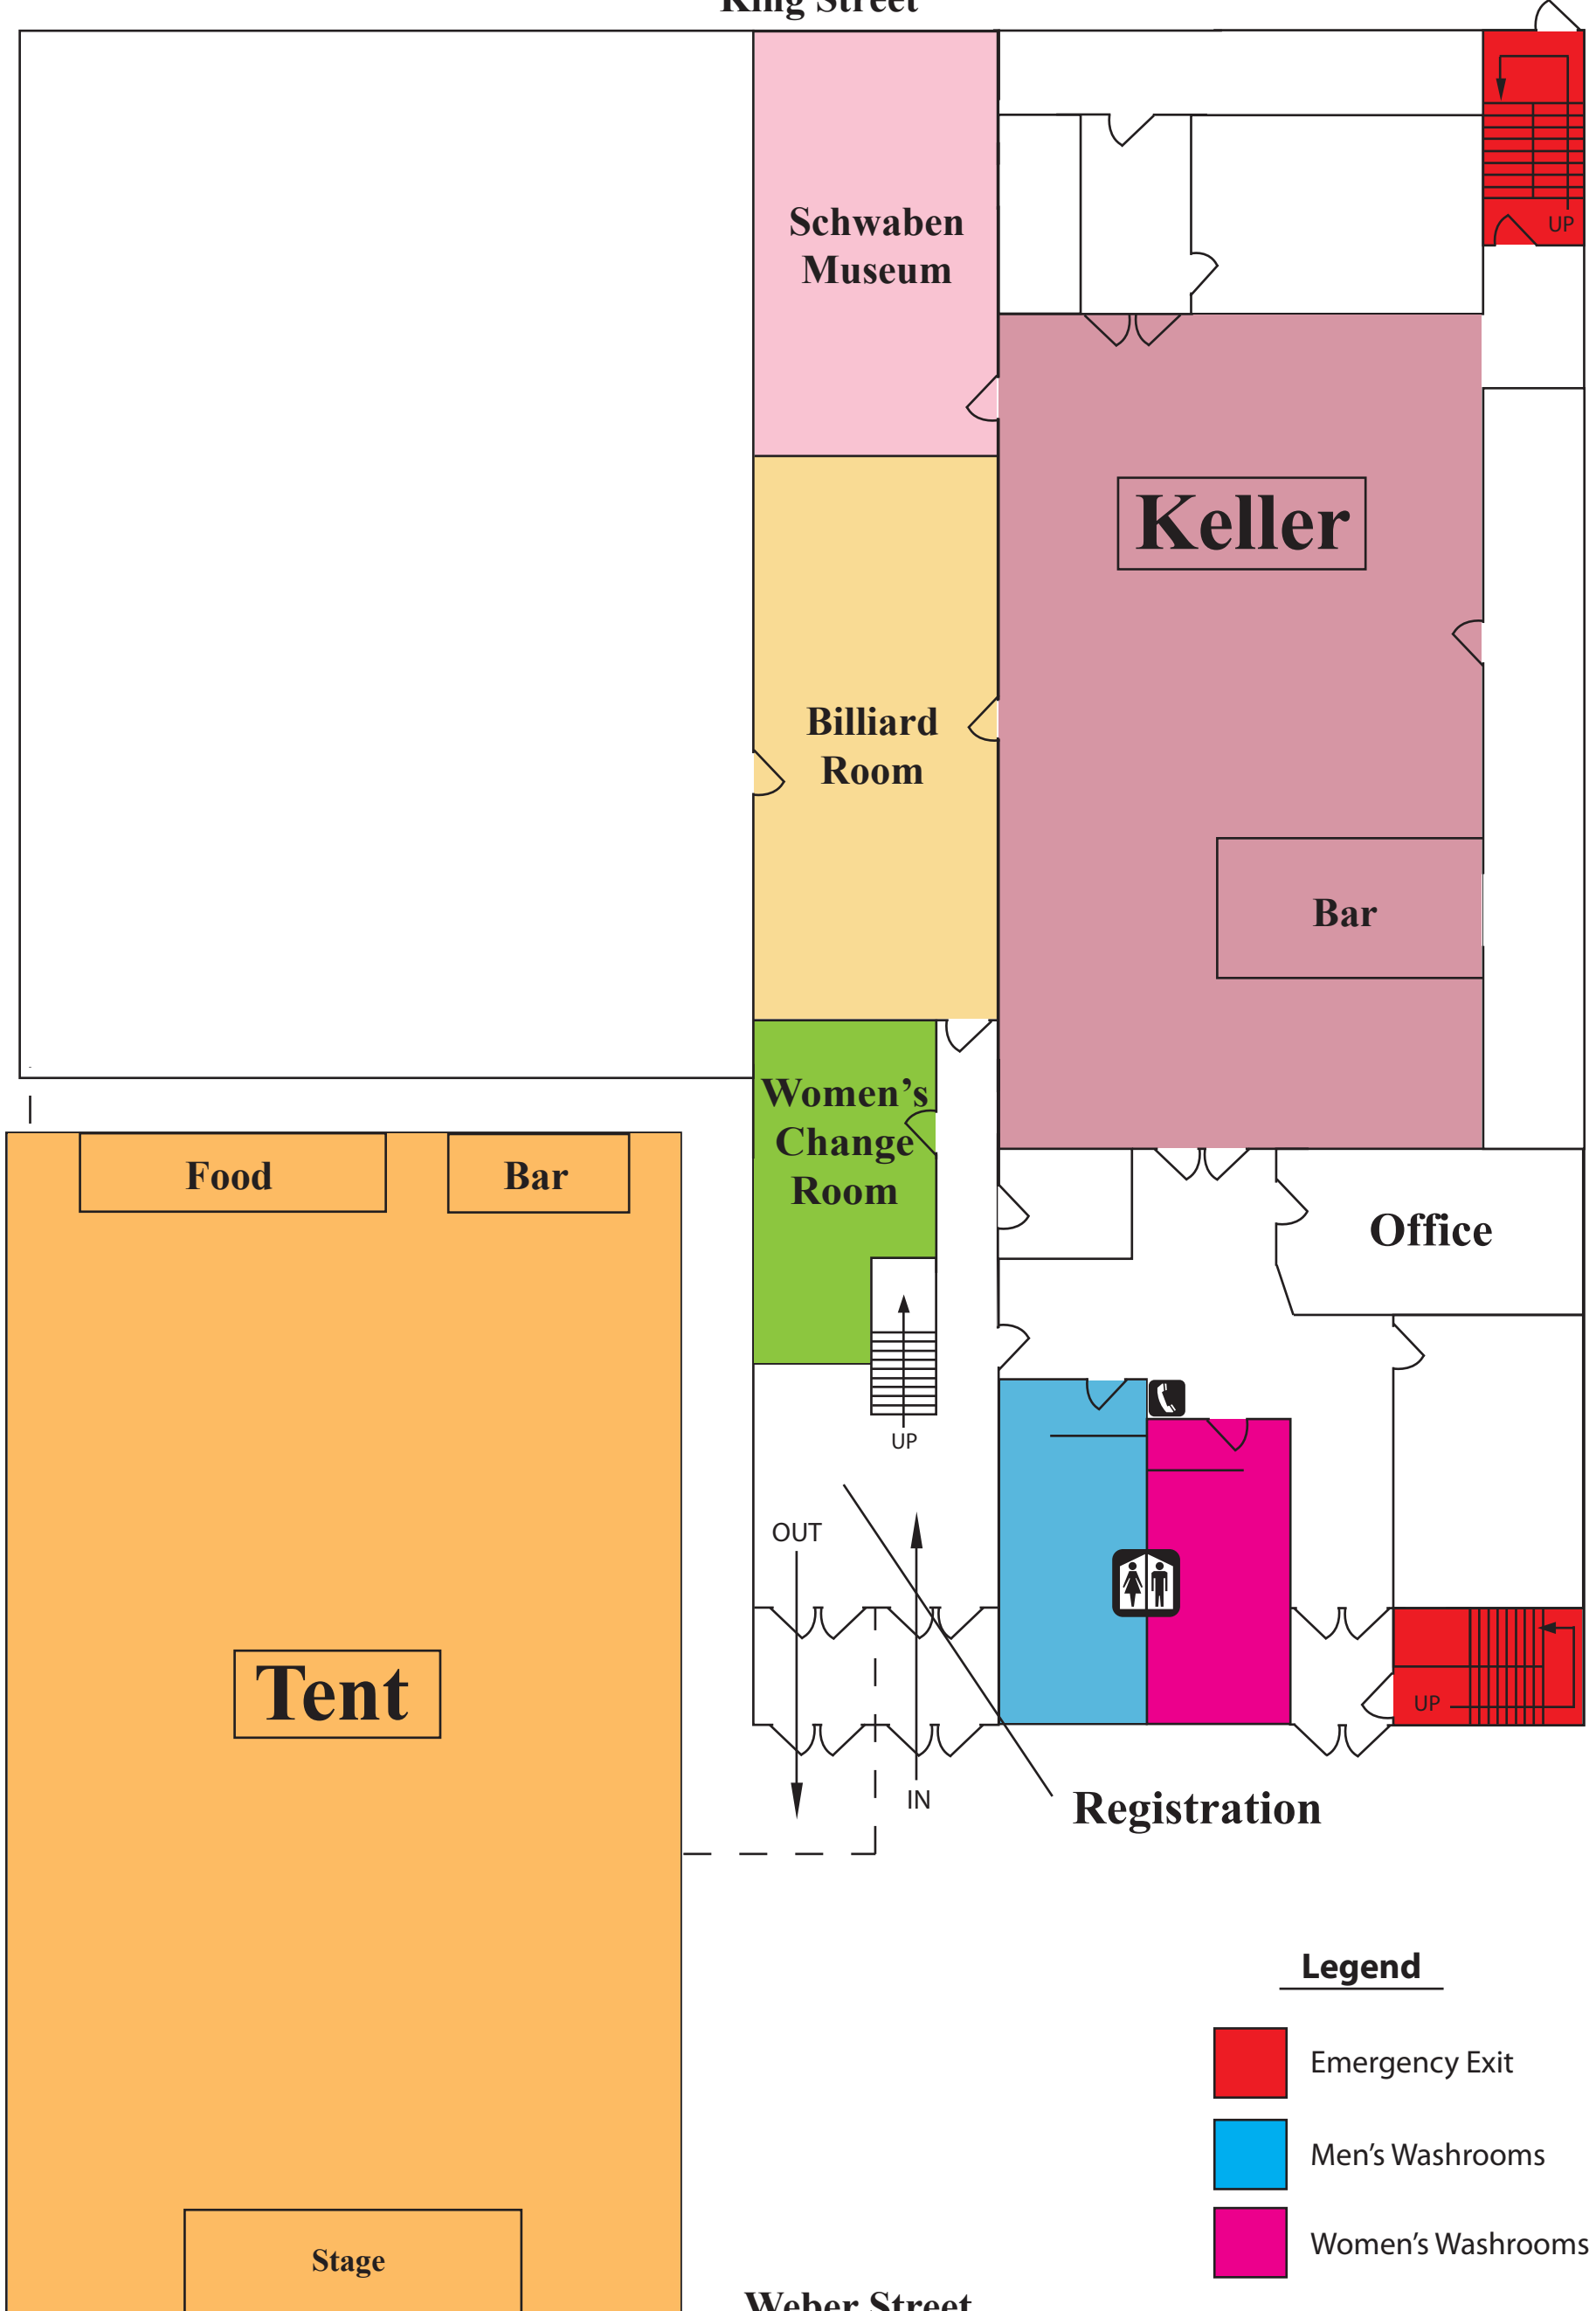

Schwaben Club

Lower Level

King Street

Legend

-  Emergency Exit
-  Men's Washrooms
-  Women's Washrooms